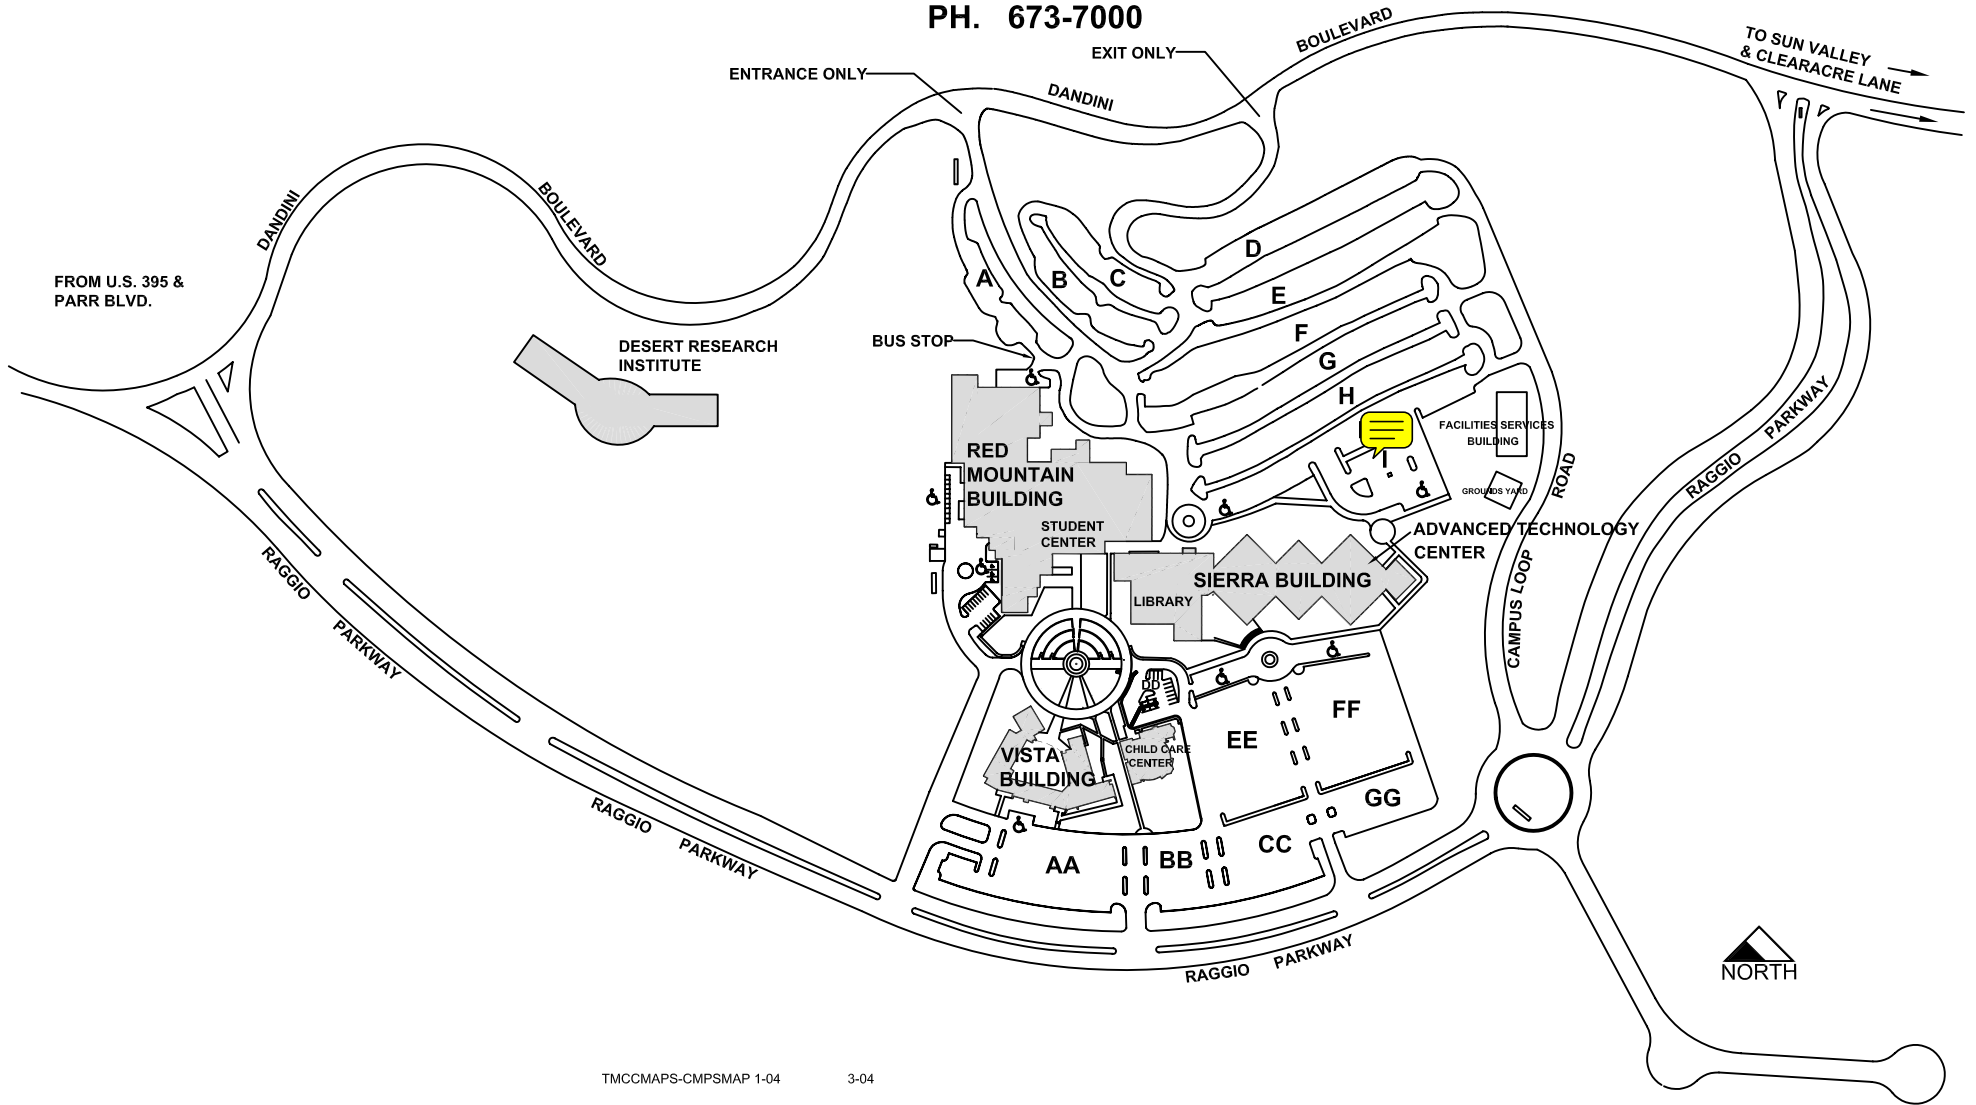

TRUCKEE MEADOWS COMMUNITY COLLEGE

DANDINI CAMPUS

7000 DANDINI BLVD

RENO, NV 89512

PH. 673-7000

FROM U.S. 395 & PARR BLVD.